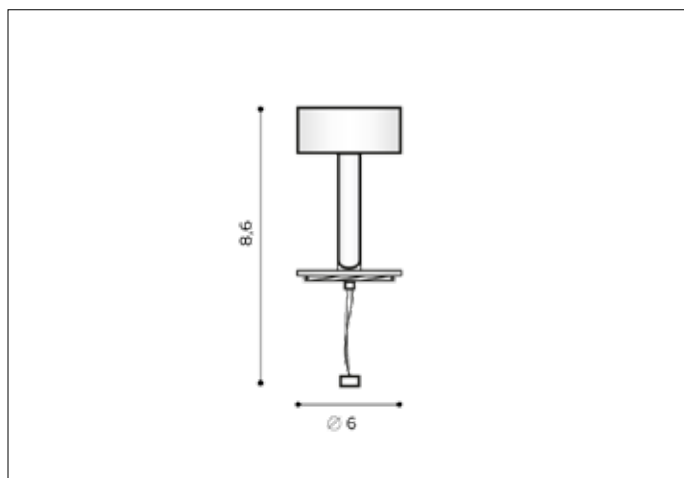

AZzardo[®]
LIGHTING

EREBUS BASE ANGLE BLACK
AZ3395, EAN 5901238433958

Dimensions height / width / length [cm] Product Specifications

Product	8,6 x 6 x N/A
Mounting inlet:	N/A x N/A x N/A
Ceiling base:	N/A x N/A x N/A
Shades	N/A x N/A x N/A

Line	TECHNICAL
Type	Base
Type of track	N/A
Colour	Black
Material	Aluminium
Light source	1
Type of socket	GU10
Lumens	N/A
Kelvins	N/A
Beam angle	N/A
Dimmable	N/A
CCT	N/A
RGB	N/A
RA	N/A
App remote control	N/A
Remote control	N/A
Voltage	230V
Power	max LED 35W
Switch location	N/A
Protection class	IP20
Tilt	180°
Rotation	360°

Shipping info height / width / length [cm]

BOX 1:	12 x 7 x 6,5
BOX 2:	N/A x N/A x N/A
BOX 3:	N/A x N/A x N/A
Net weight [kg]	0,15
Gross weight [kg]	0,2

Energy efficiency

Azzardo Sp. z o.o.
ul. Strzeszyńska 33 60-479 Poznań,
NIP: 929-185-75-07